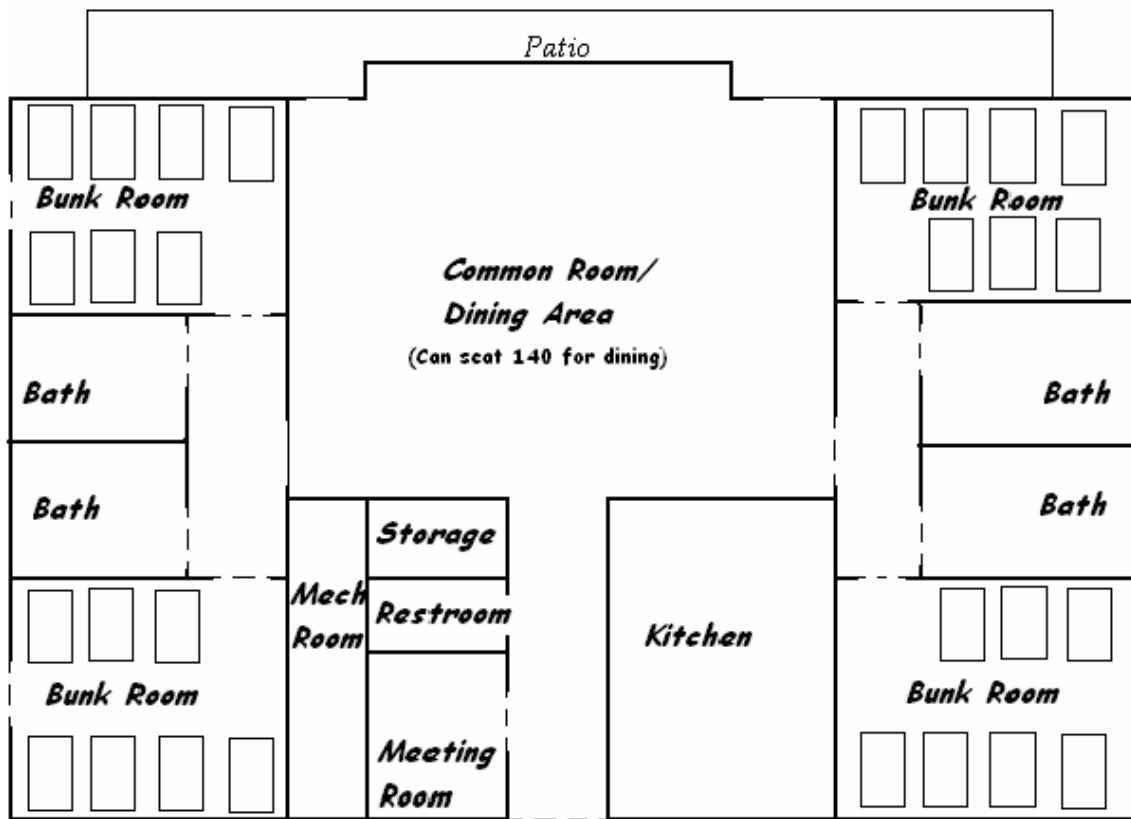

Howell Conference and Nature Center

1005 Triangle Lake Rd., Howell, MI 48843

*Grindley Lodge
floor plans*

Front Entry

Each bunkroom sleeps 14 in 7 bunk beds, for a total of 56 beds.