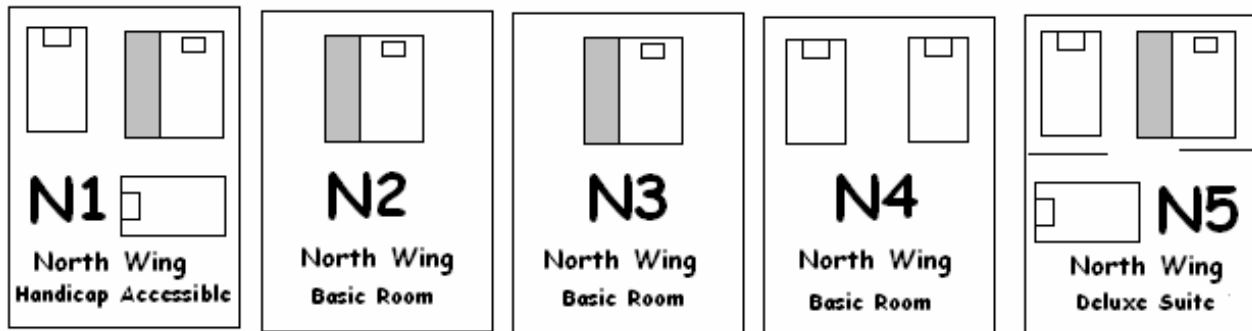

Howell Conference and Nature Center

1005 Triangle Lake Rd., Howell, MI 48843

*Knoll
Lodge
floor plan*

Handicap Accessible Rooms & Deluxe Suites sleep 6-7

Rooms E2, N6 & N7
-Sleeps 2-3 people

Rooms E3, Sleeps 2 people

Rooms N8, Sleeps 3 people

-Smaller cot size mattress available upon request.

Total Beds

7 twin bunks over double beds
9 twin bunk beds
3 single beds

Sleeps 35- If everyone has their own bed.
Sleeps 42- If two people occupy double beds.