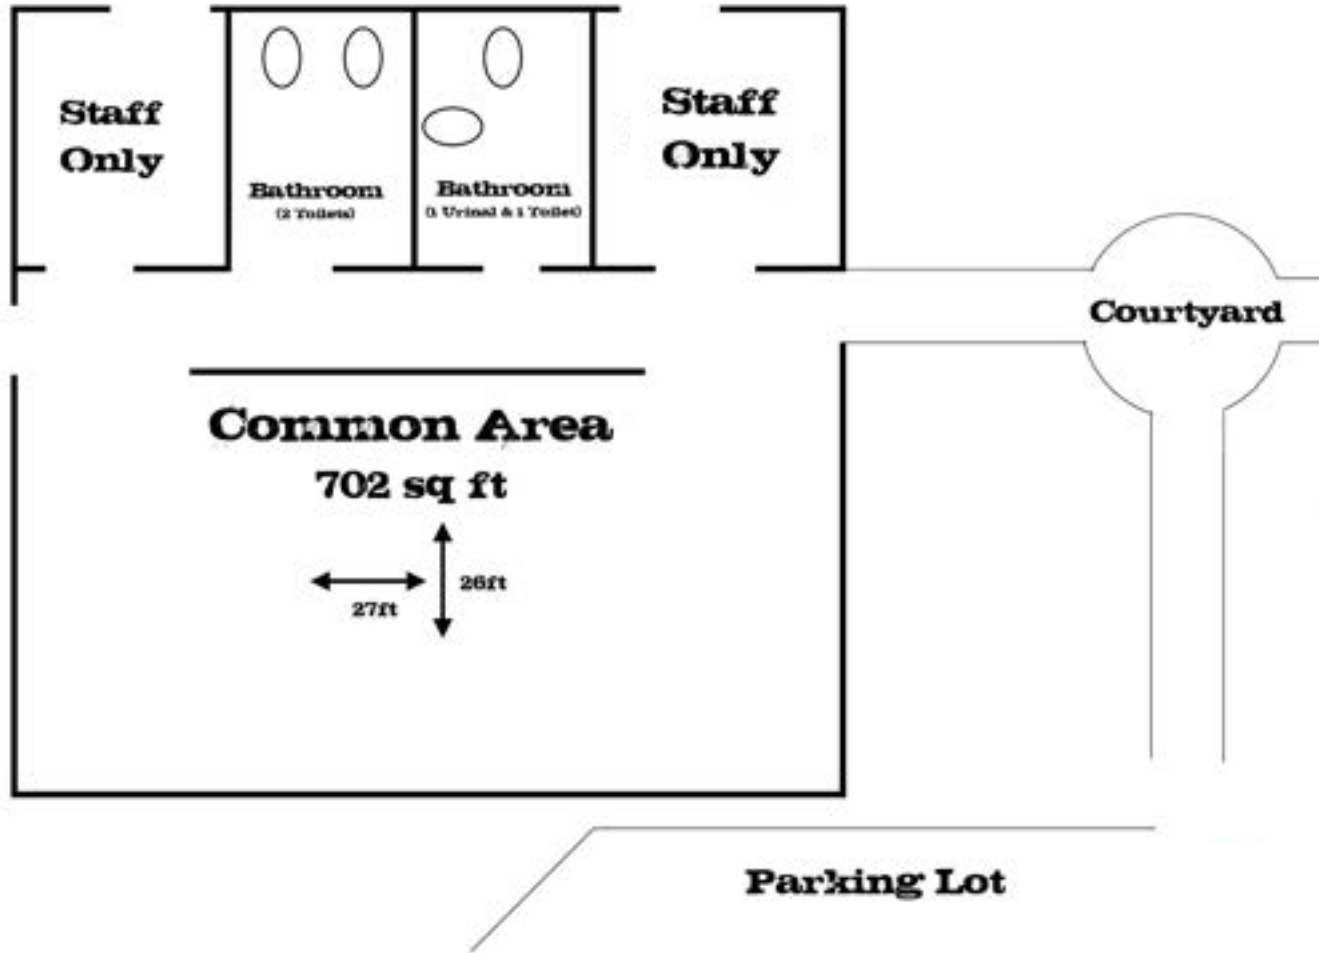

## Specifics:

Medium Common Room  
Two Bathrooms  
Fully-Equipped Kitchen

Day Use Capacity: 40 People  
*No Overnight Capacity*