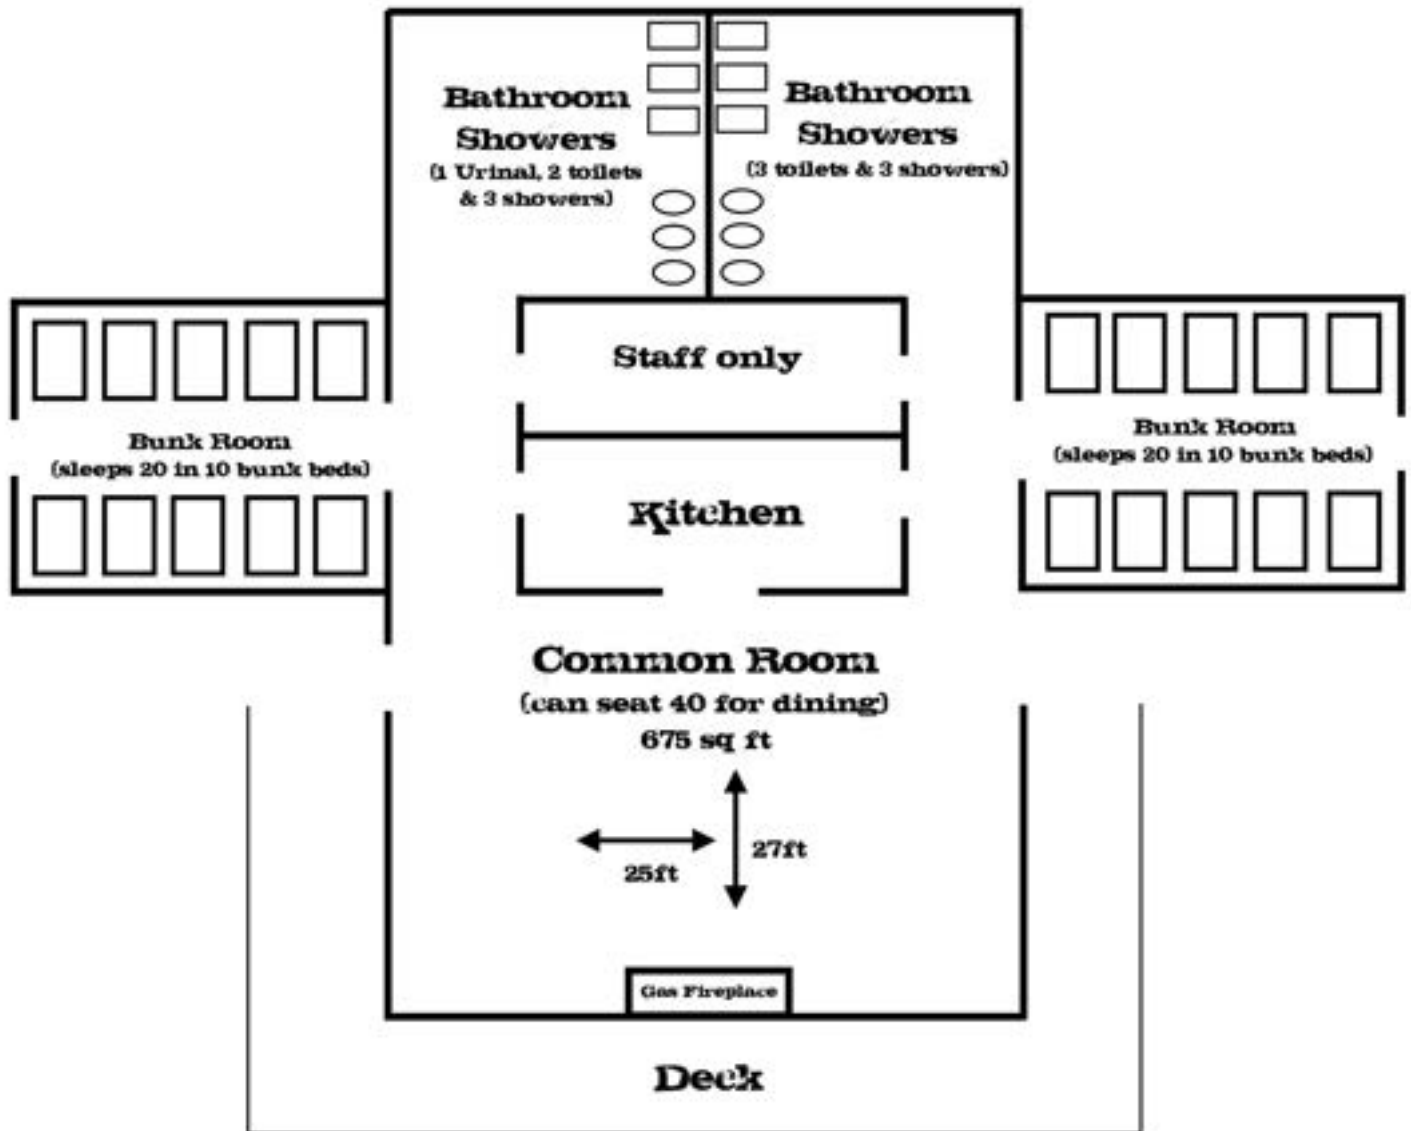

Woodland Lodge

Specifics:

One Medium Common Room
Two Bunk Rooms
Two Bathrooms
Fully-Equipped Kitchen

Day Use Capacity: 40 People
Overnight Capacity: 40 People

Amenities Available:

4 Rectangular Tables (8ft)
40 Folding Chairs

Gas Fireplace
TV & DVD Player
Wi-fi