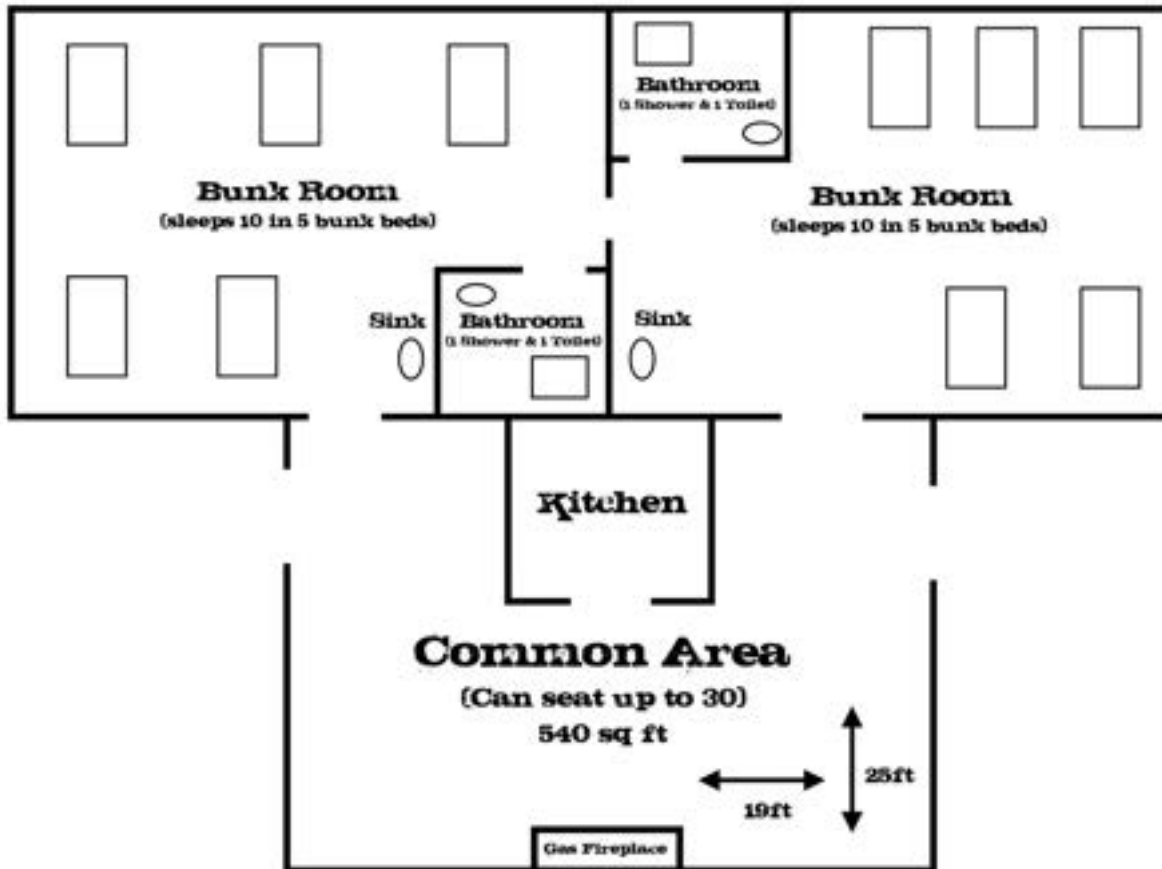

Snowshoe Lodge

Specifics:

One Small Common Room
Two Bunk Rooms
Two Bathrooms
Fully-Equipped Kitchen

Day Use Capacity: 30 People
Overnight Capacity: 20 People

Amenities Available:

3 Rectangular Tables (8ft)
30 Folding Chairs
Gas Fireplace
TV & DVD Player

Wifi is Not Available