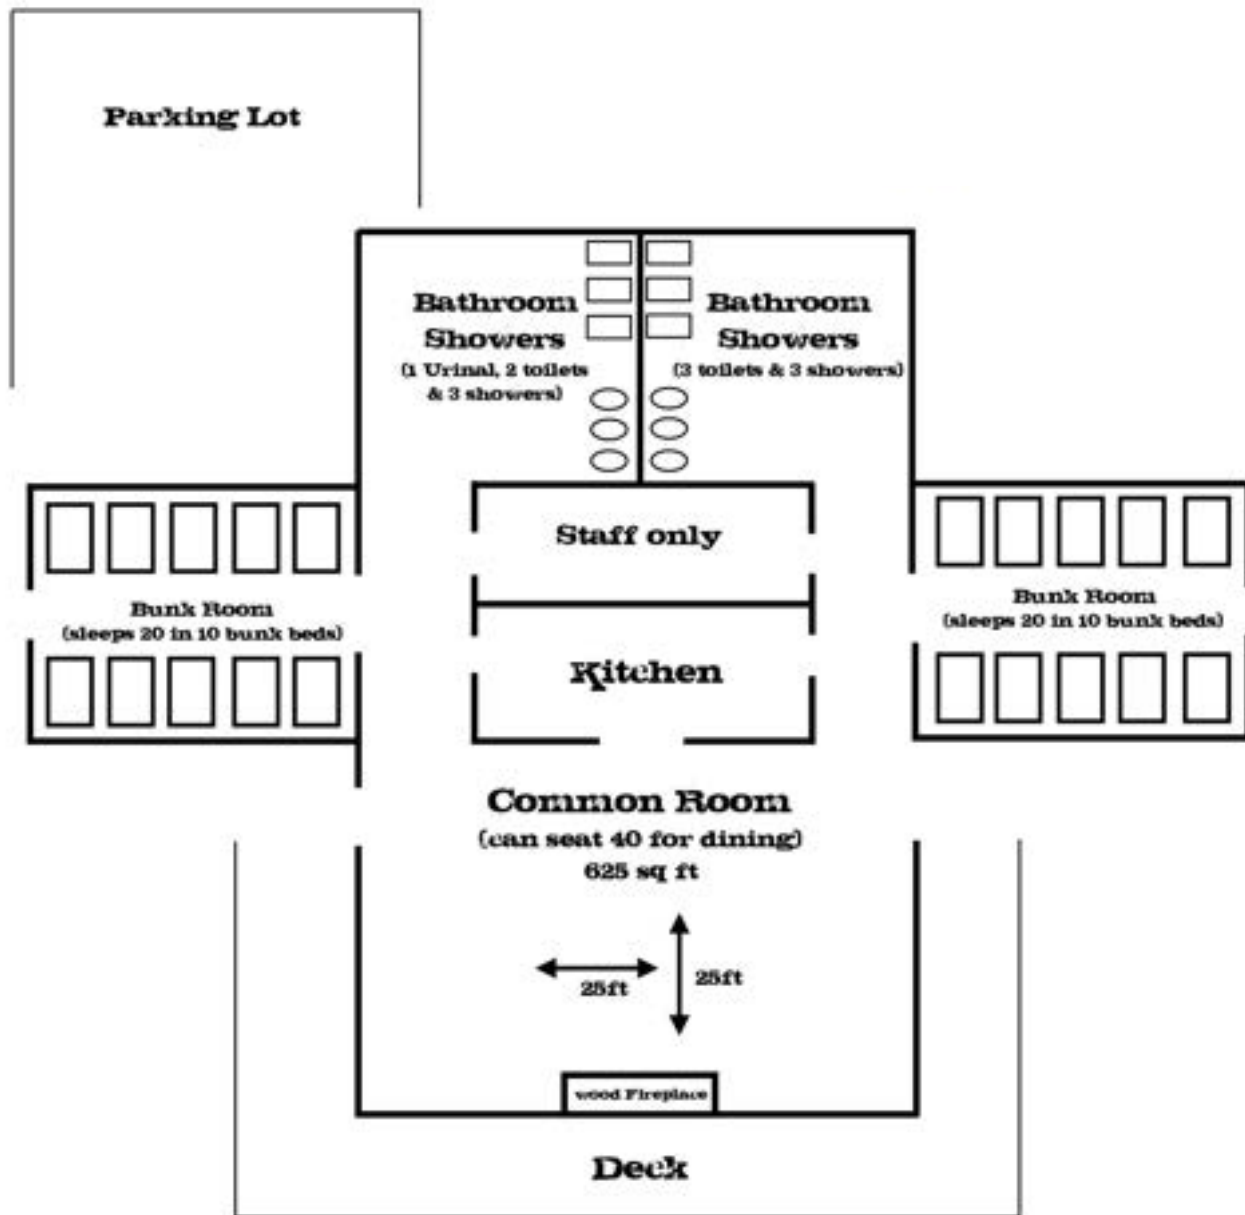

WildWings Lodge

Specifics:

- One Medium Common Room
- Two Bunk Rooms
- Two Bathrooms
- Fully-Equipped Kitchen

Day Use Capacity: 40 People
Overnight Capacity: 40 People

Amenities Available:

- 4 Rectangular Tables (8ft)
- 40 Folding Chairs
- Wood Fireplace
- TV & DVD Player
- Wi-fi