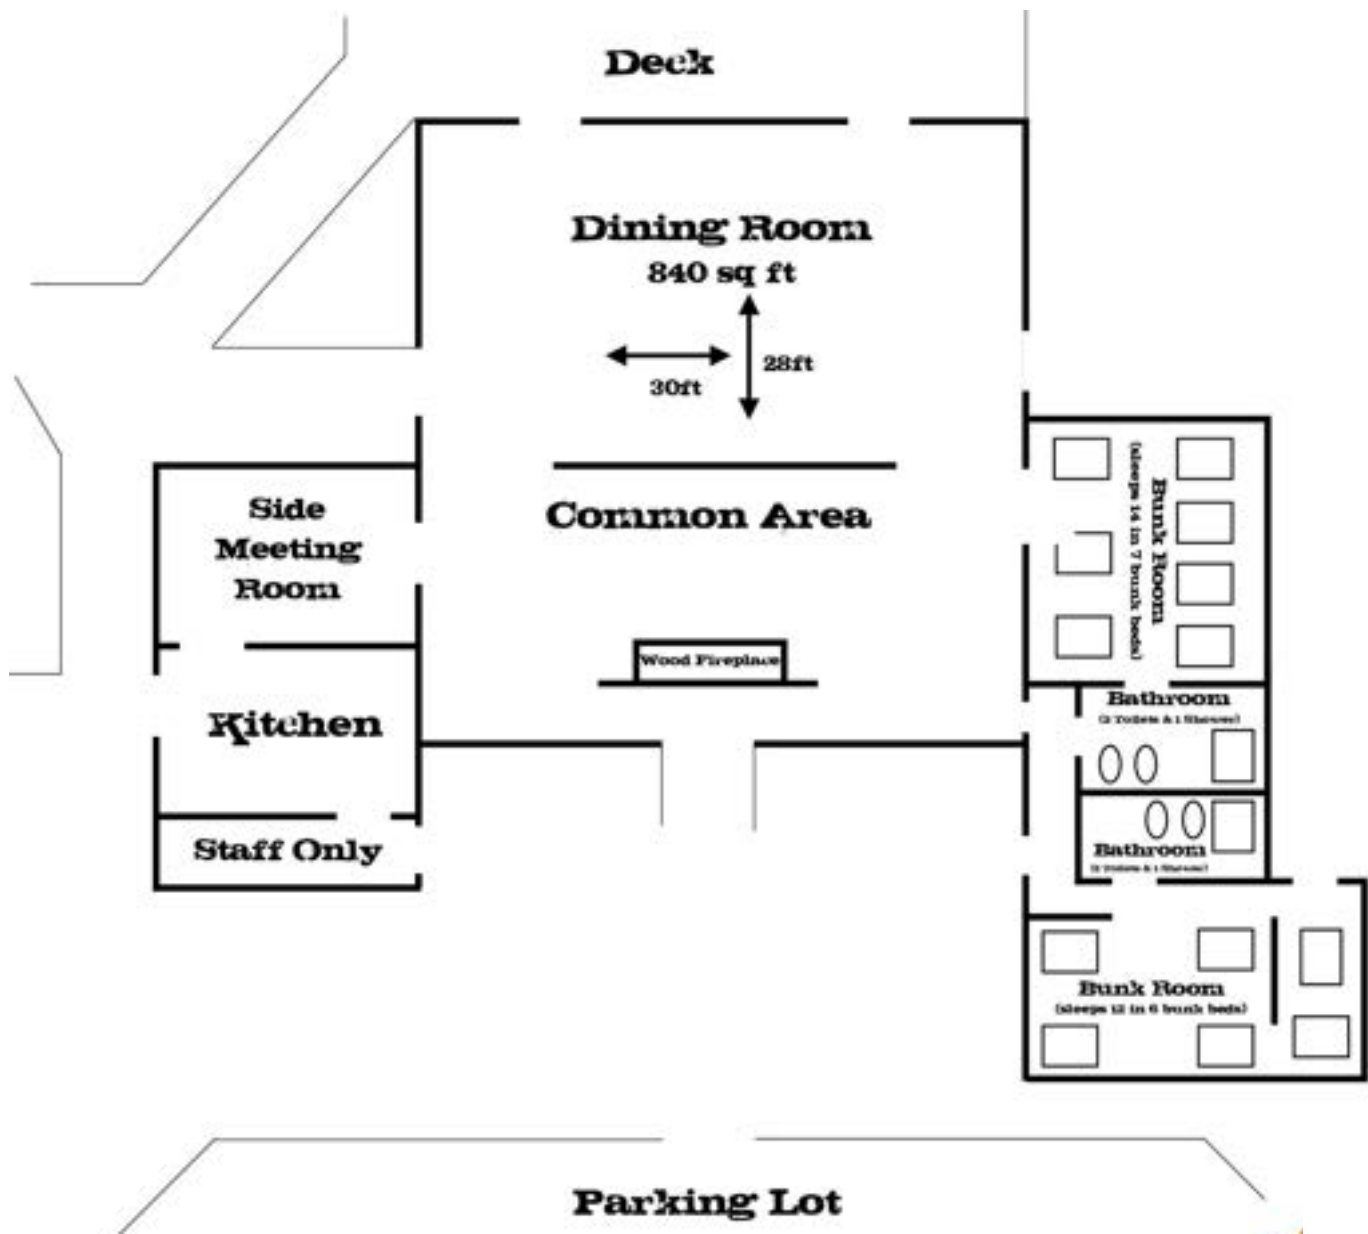

Lakeview Lodge

Specifics:

Two Large Common Rooms
Two Bunk Rooms
Two Bathrooms
Fully-Equipped Kitchen

Day Use Capacity: 75 People
Overnight Capacity: 16 to 26 People

Amenities Available:

4 Rectangular Tables (8ft)
6 Round Tables (5.5ft)
80 Folding Chairs

Wood Fireplace
TV & DVD Player
Wi-fi