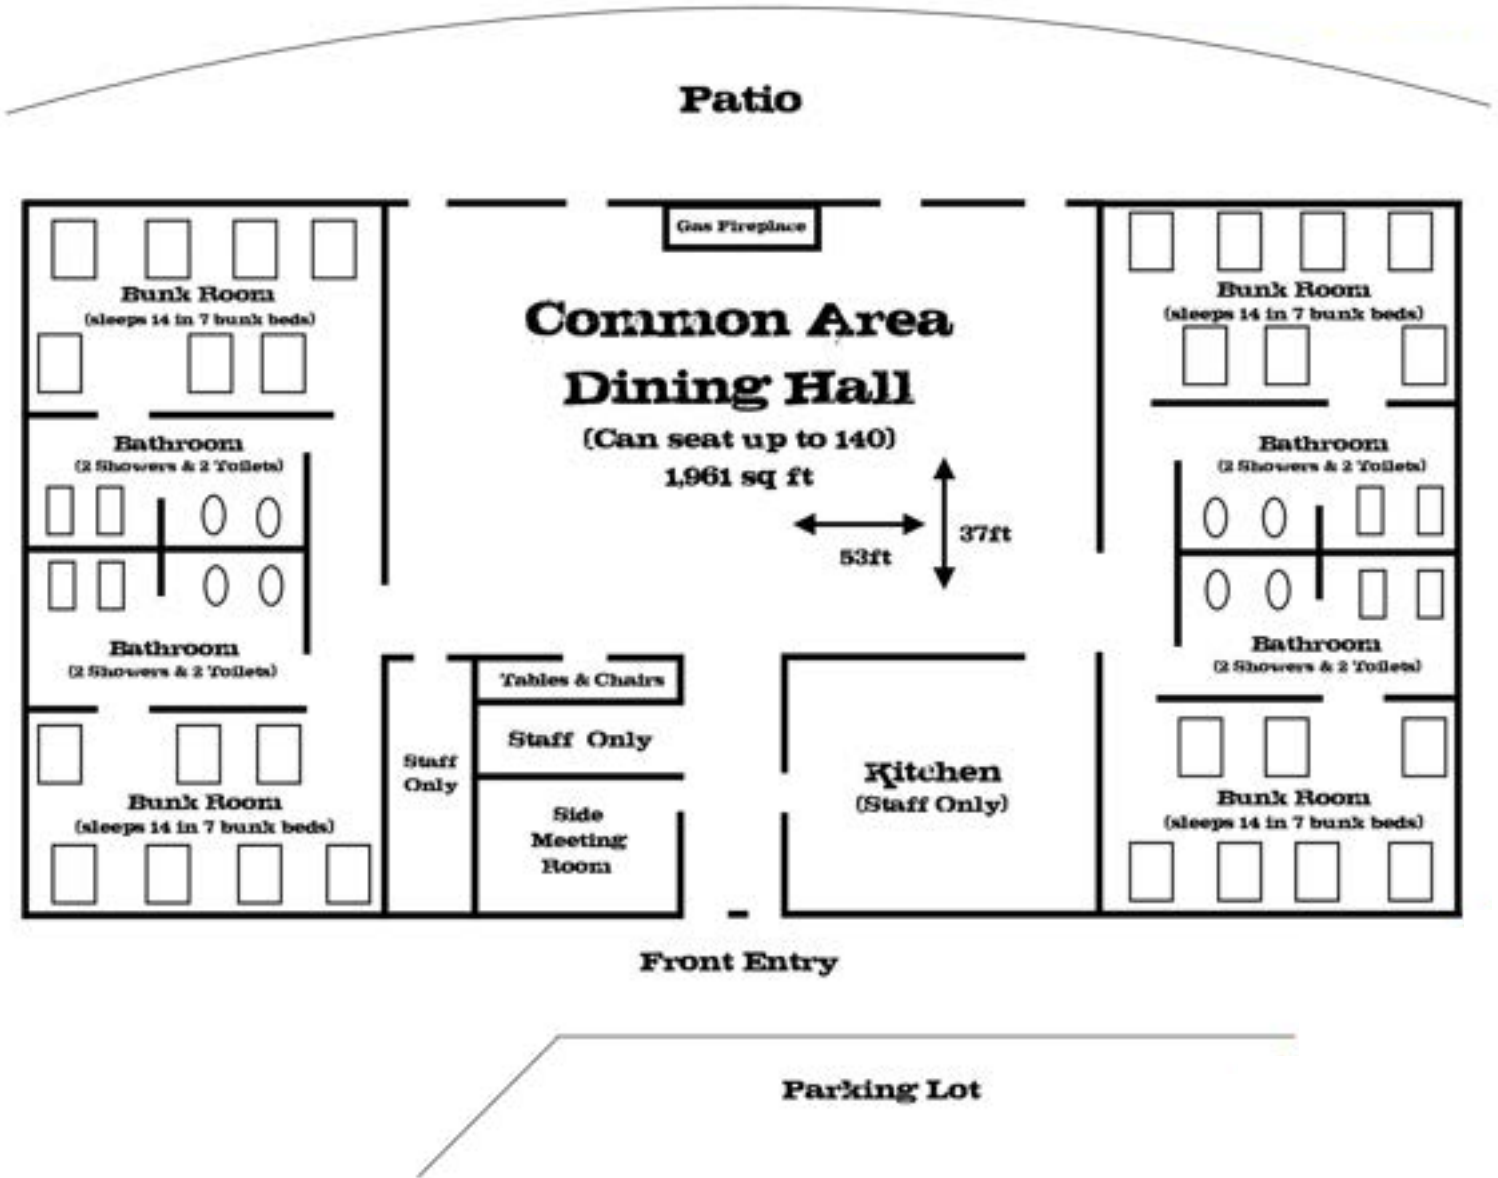

Grindley Lodge

Specifics:

Large Common Room
Four Bunk Rooms
Four Bathrooms
Commercial Kitchen (Staff Only)
Day Use Capacity: 140 People
Overnight Capacity: 30 to 56 People

Amenities Available:

6 Rectangular Tables (8ft)
15 Round Tables (5.5ft)
120 Folding Chairs
Gas Fireplace
TV & DVD Player
Wi-fi