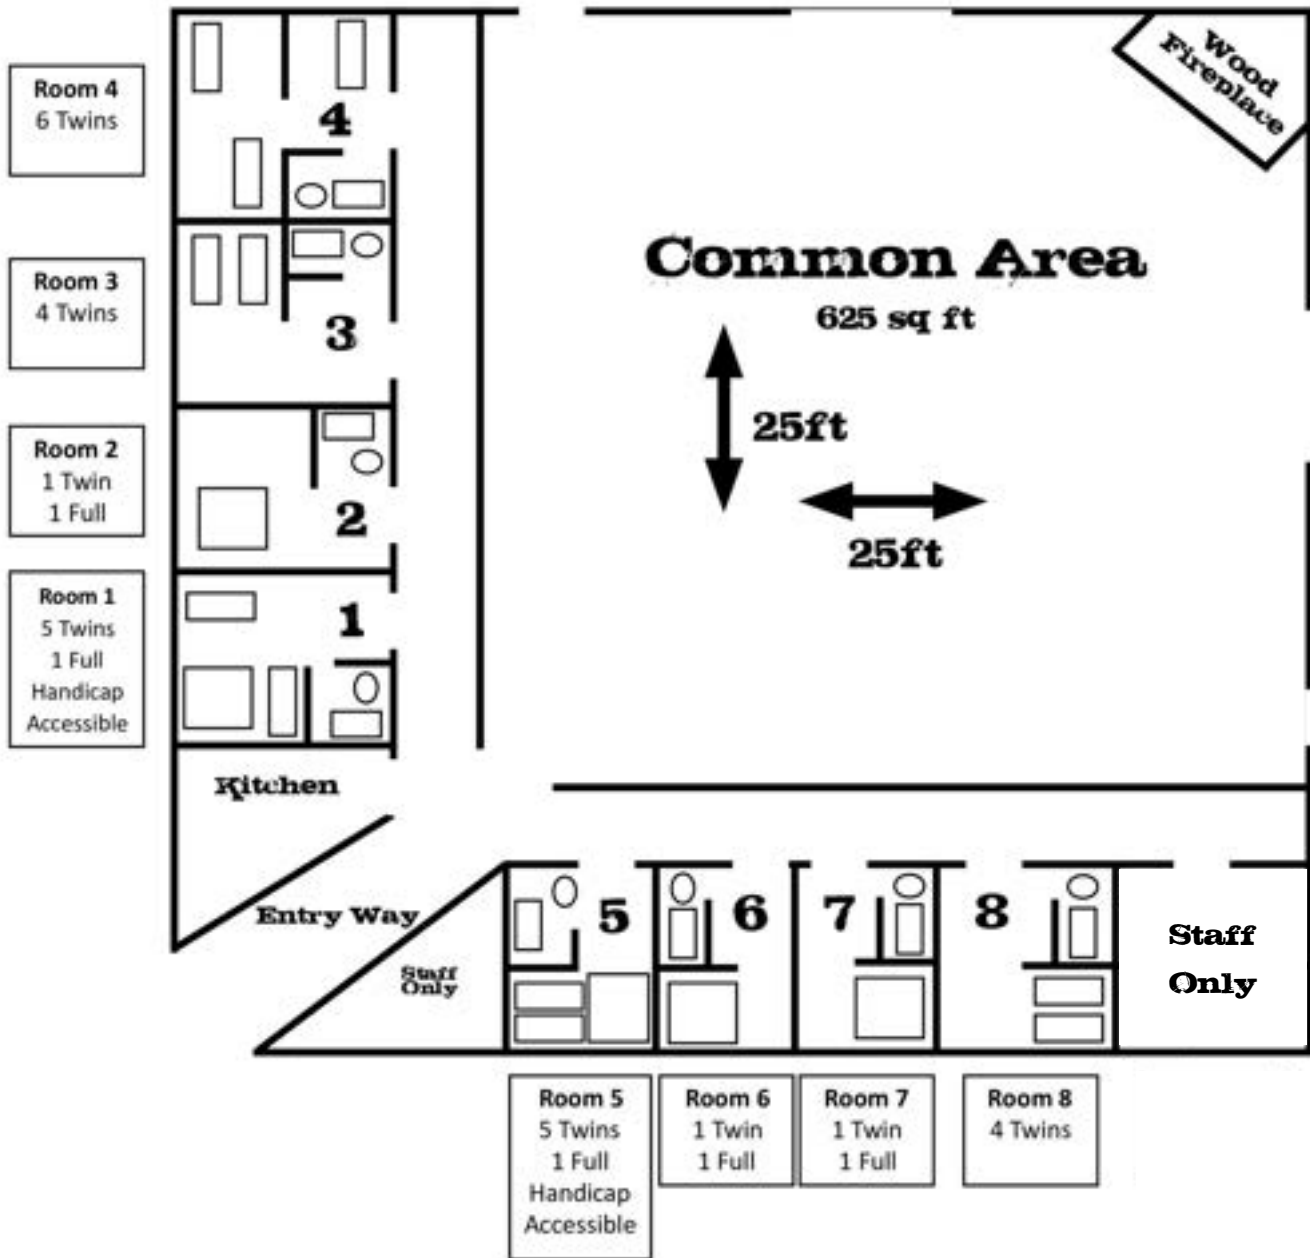

Knoll Lodge

Specifics:

Medium Common Room
Eight Individual Rooms (Dorm-Style)
Eight Individual Bathrooms
Fully-Equipped Kitchen

Day Use Capacity: 40 People
Overnight Capacity: 20 to 32 People

Amenities Available:

2 Rectangular Tables (8ft)
2 Round Tables (5.5ft)
40 Padded Chairs

Wood Fireplace
TV & DVD Player
Wi-fi