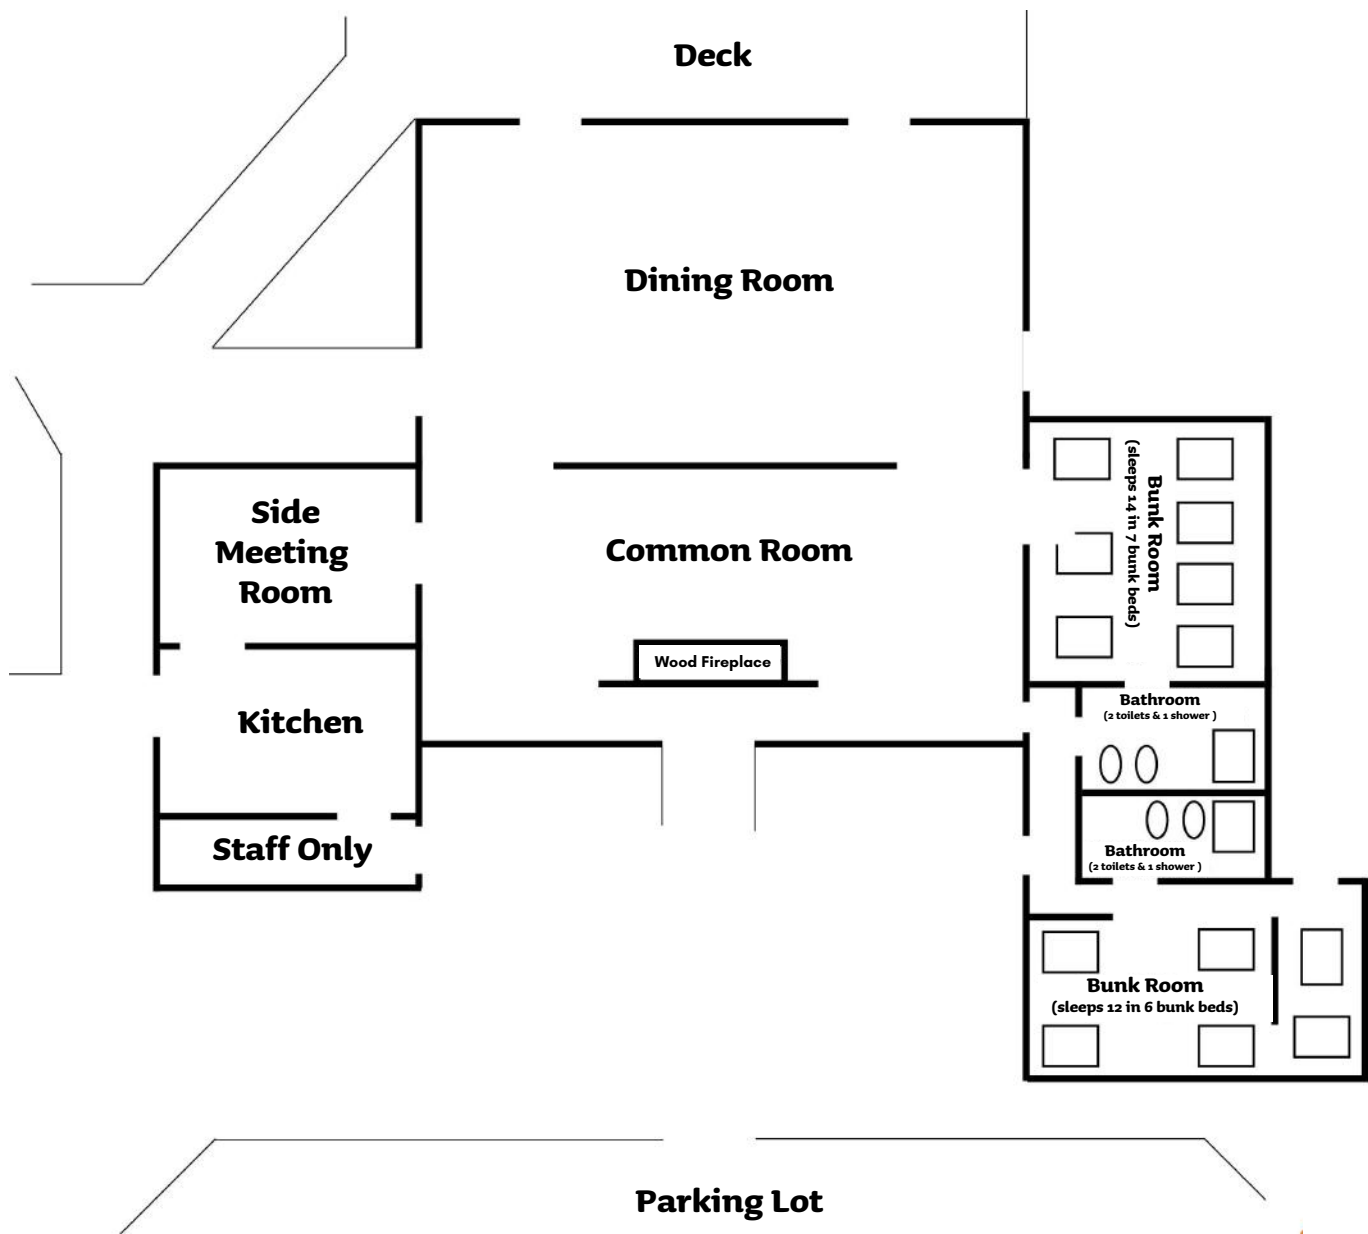

## Specifics:

Large Common Room  
Four Bunk Rooms w/ outside doors  
Four Bathrooms  
Commercial Kitchen (Staff Only)

Day Use Capacity: 140 People  
Overnight Capacity: 30 to 56 People

## Specifics:

Two Large Common Rooms  
Two Bunk Rooms  
Two Bathrooms  
Fully-Equipped Kitchen