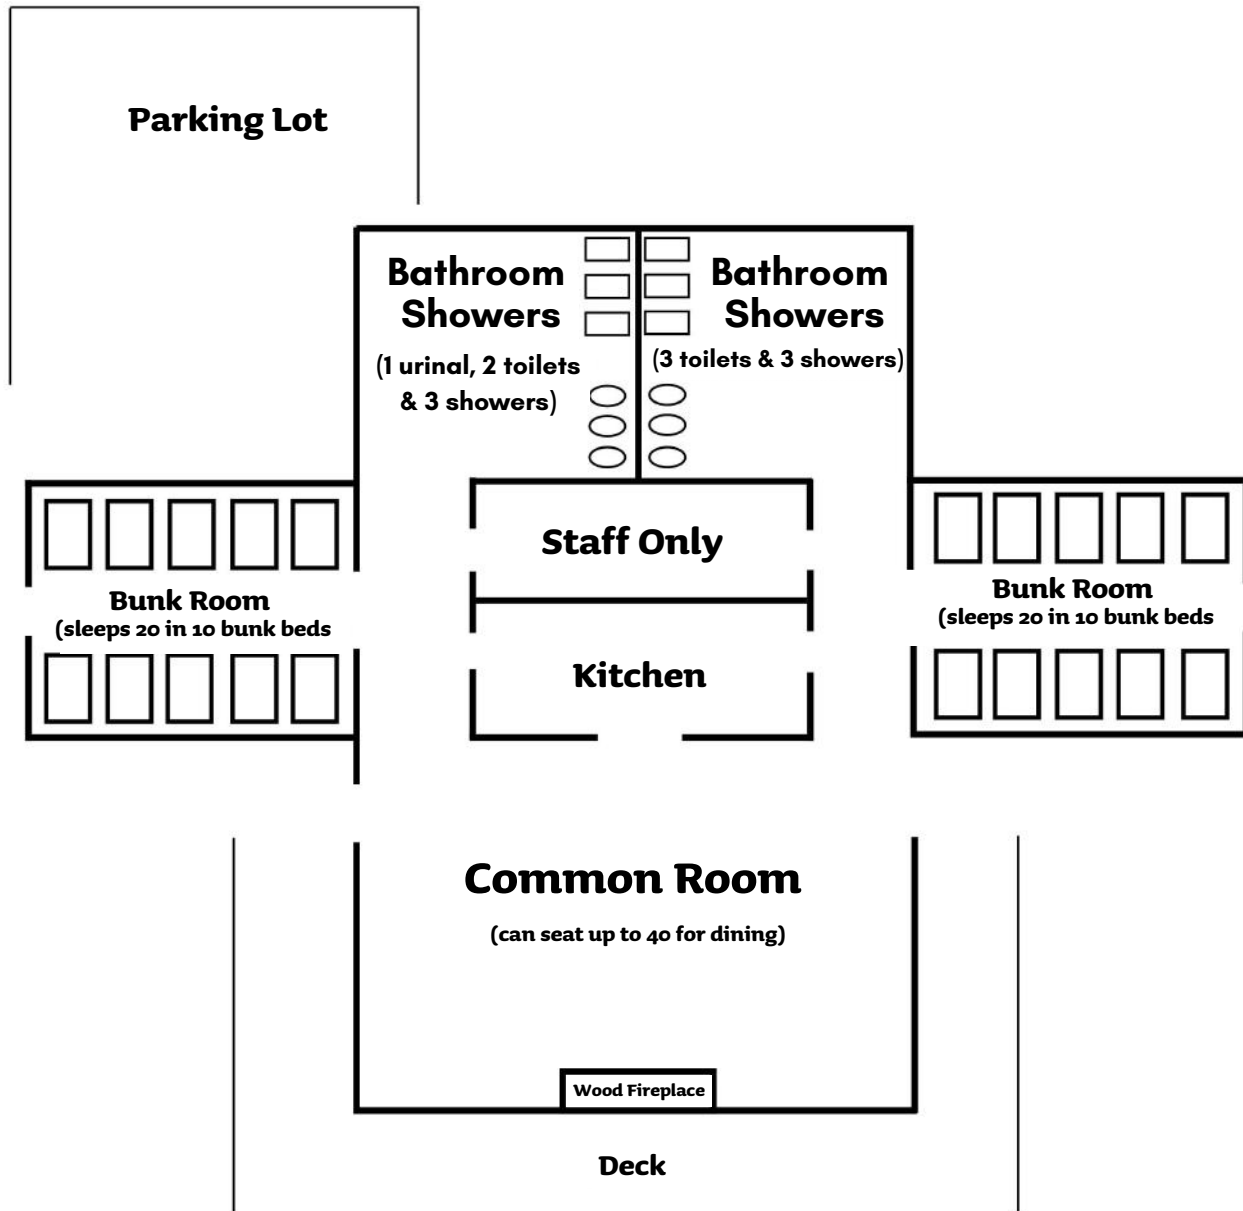

WildWings Lodge

Specifics:

One Medium Common Room
Two Bunk Rooms
Two Bathrooms
Fully-Equipped Kitchen

Amenities Available:

Wood Fireplace
TV & DVD Player
Wi-fi

Day Use Capacity: 40 People
Overnight Capacity: 40 People