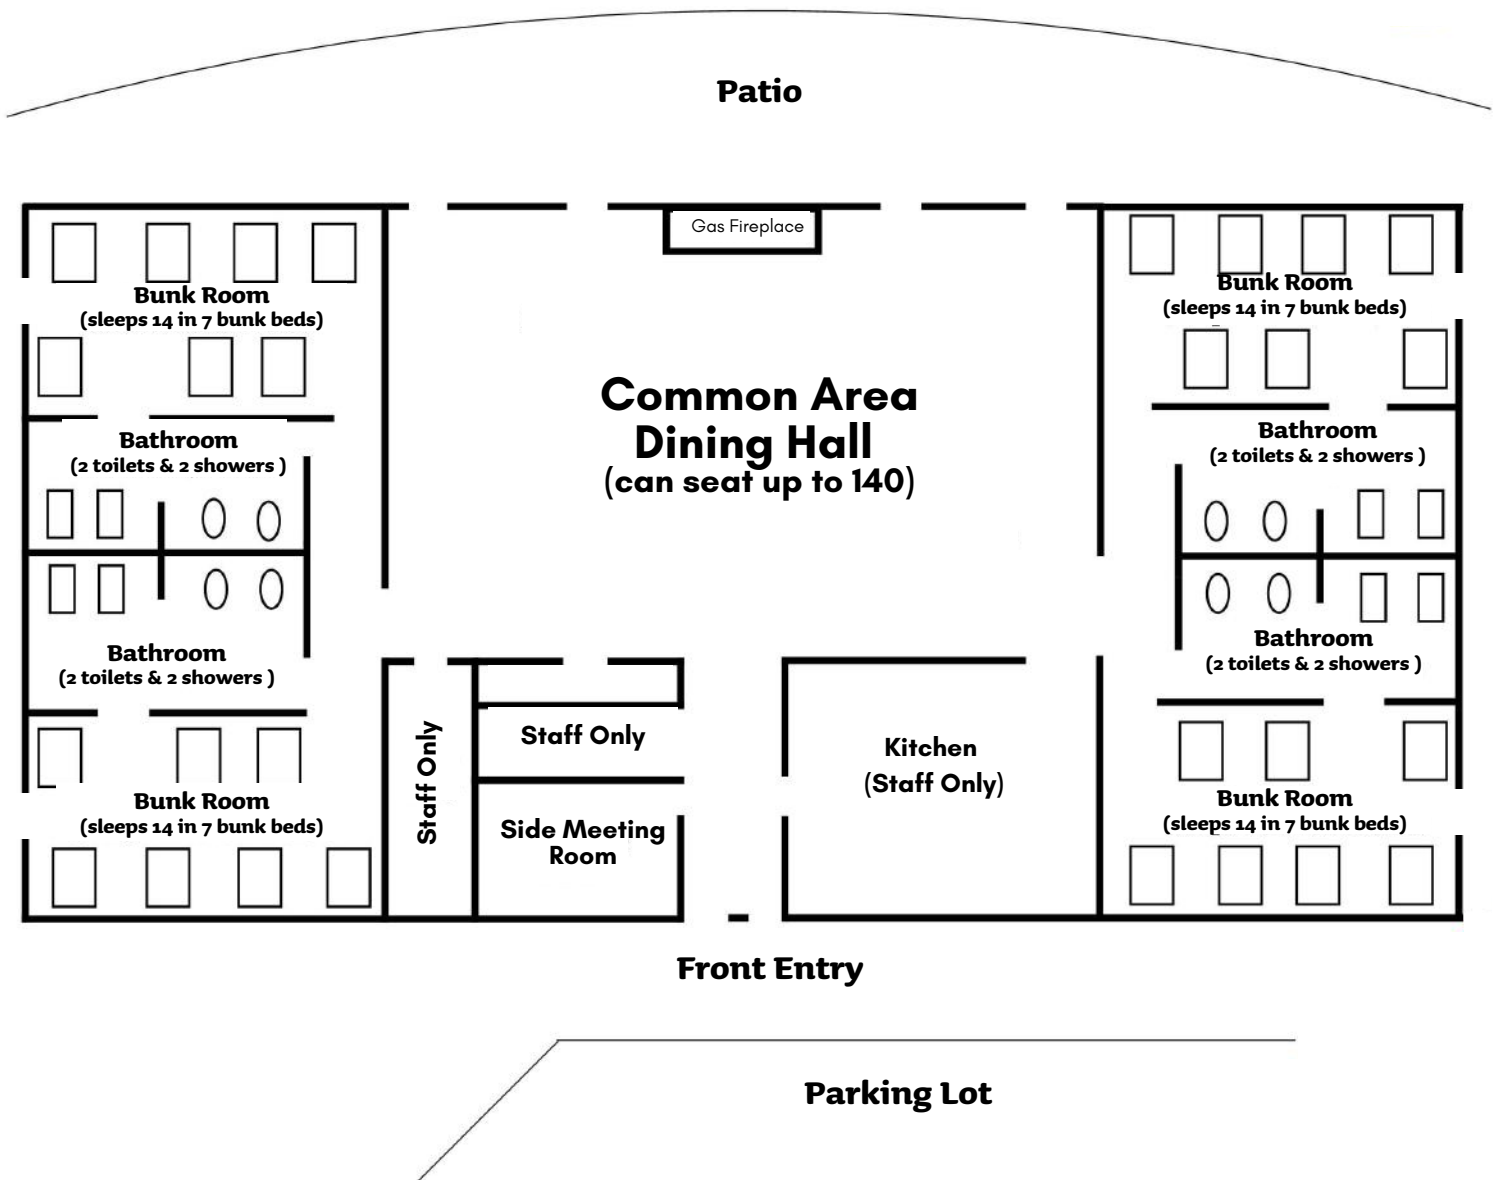

Grindley Lodge

Specifics:

Large Common Room
Four Bunk Rooms w/ outside doors
Four Bathrooms
Commercial Kitchen (Staff Only)

Day Use Capacity: 140 People
Overnight Capacity: 30 to 56 People

Amenities Available:

Gas Fireplace
TV & DVD Player
Wi-fi