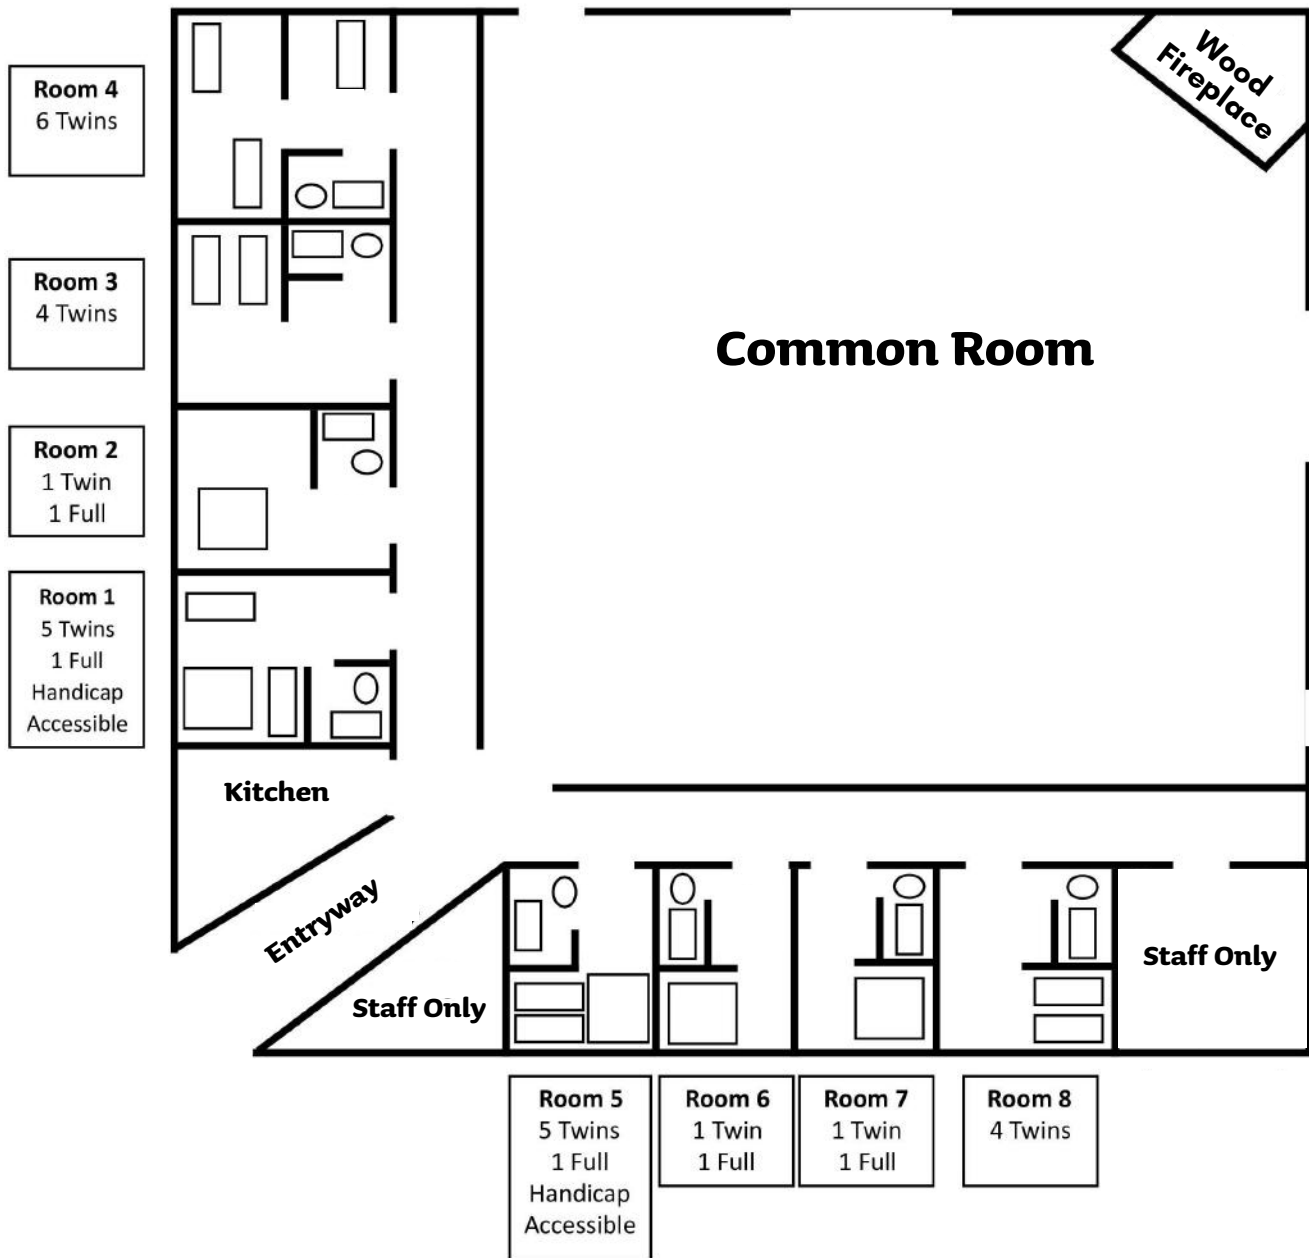

# Lakeview Lodge

## Specifics:

Two Large Common Rooms  
Two Bunk Rooms  
Two Bathrooms  
Fully-Equipped Kitchen

## Specifics:

- Medium Common Room
- Eight Individual Rooms (Dorm-Style)
- Eight Individual Bathrooms
- Fully-Equipped Kitchen